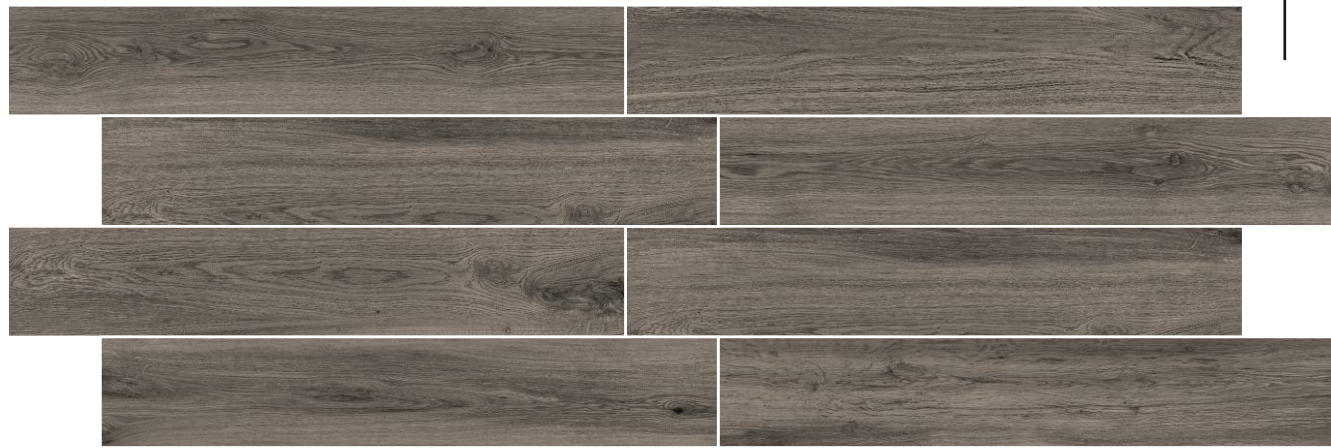

MAGMA CHOCO