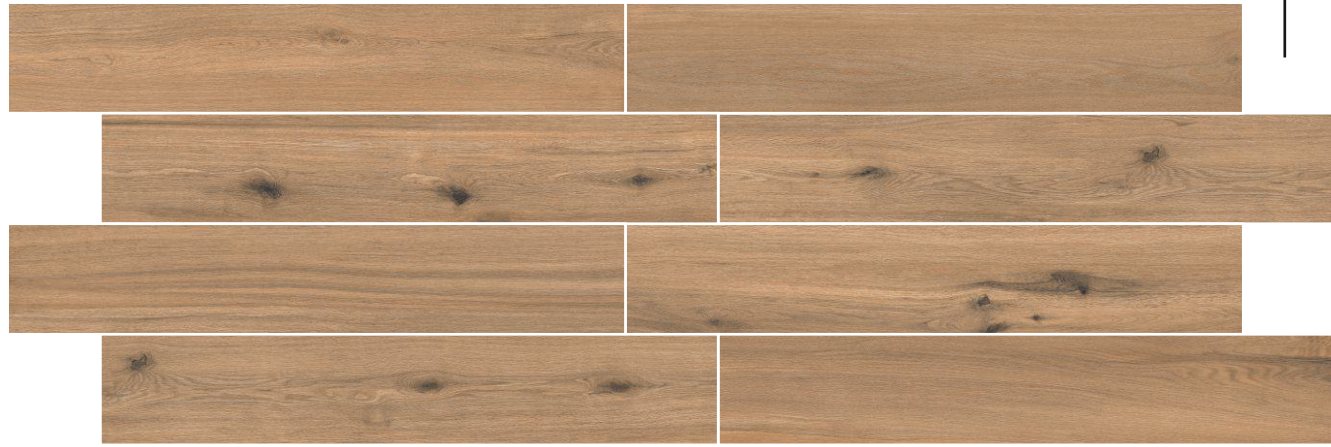

LEMA BEIGE (CARVING)