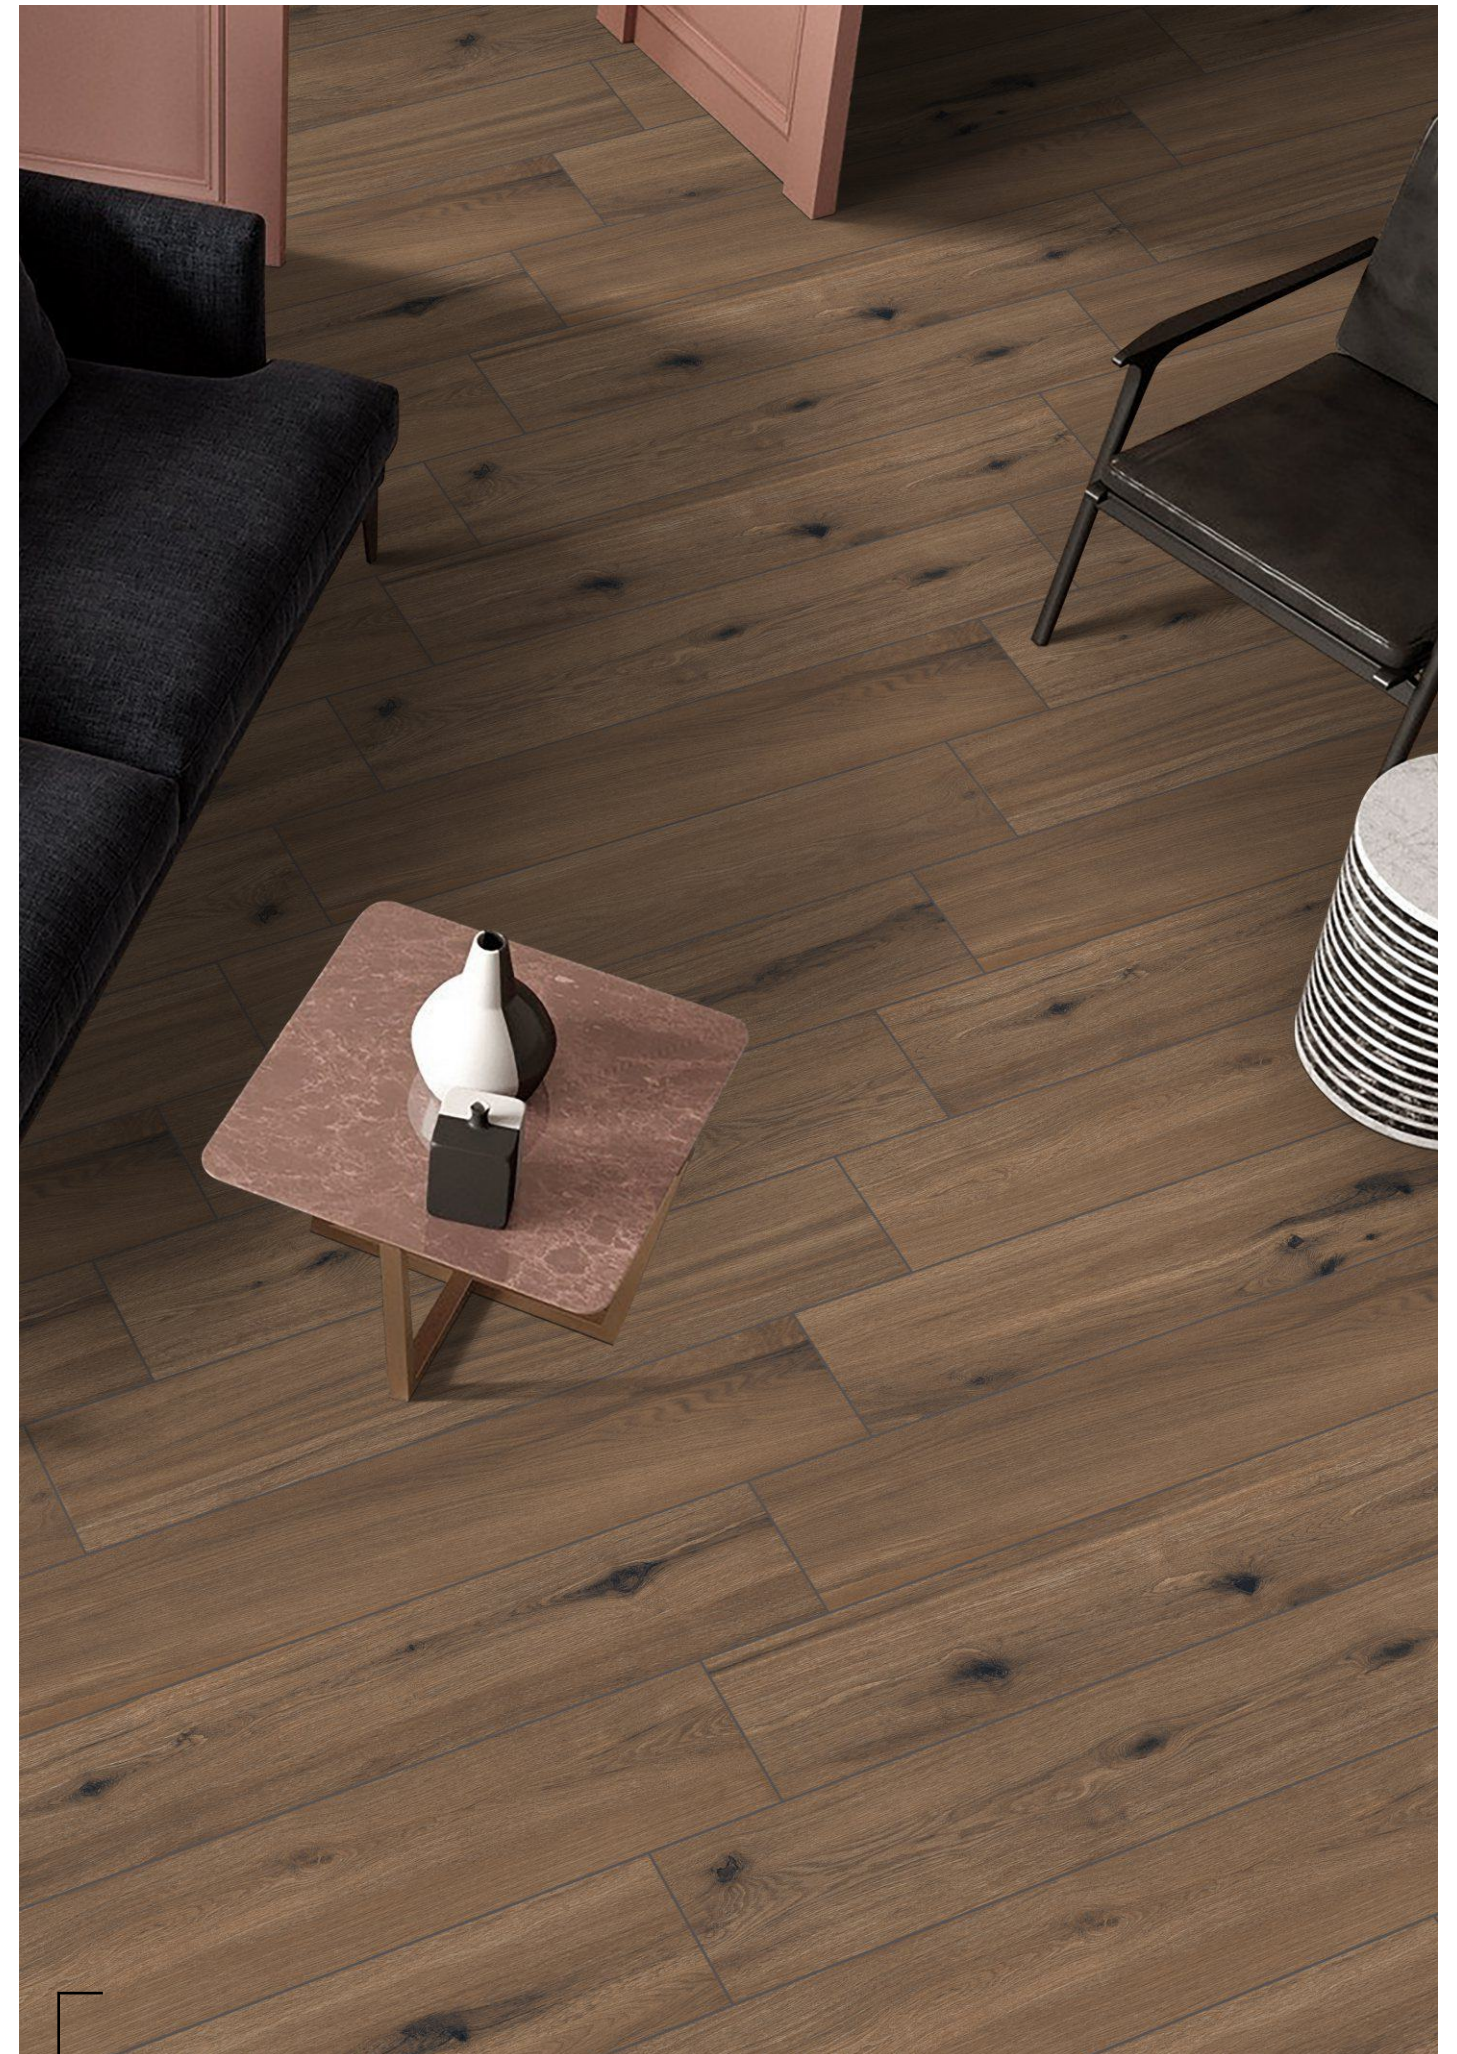

LEMA GRAFITO (CARVING)

LEMA MARRON (CARVING)