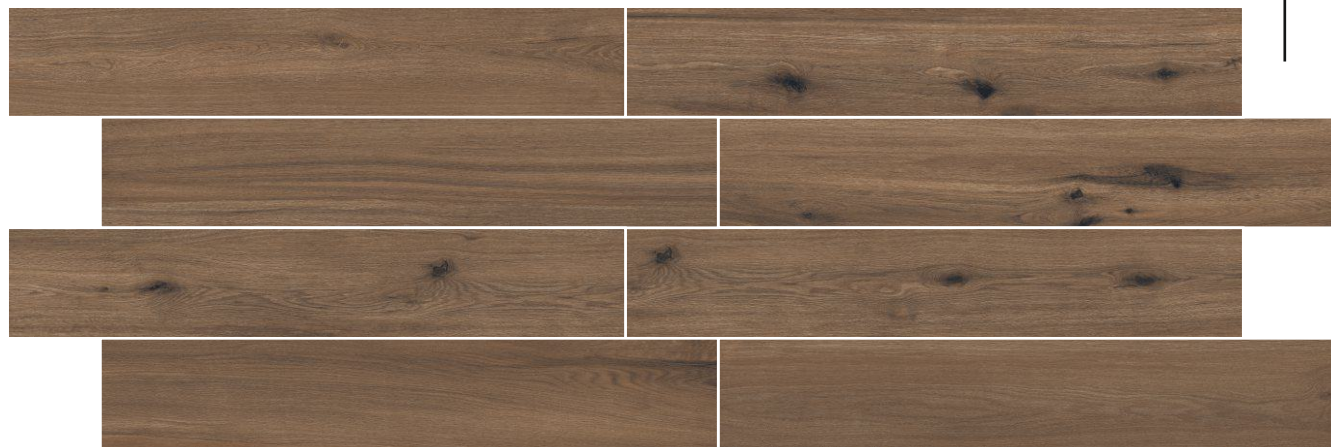

LEMA MARRON (CARVING)

200x120mm

Size :
20x120cm

Randoms :
10