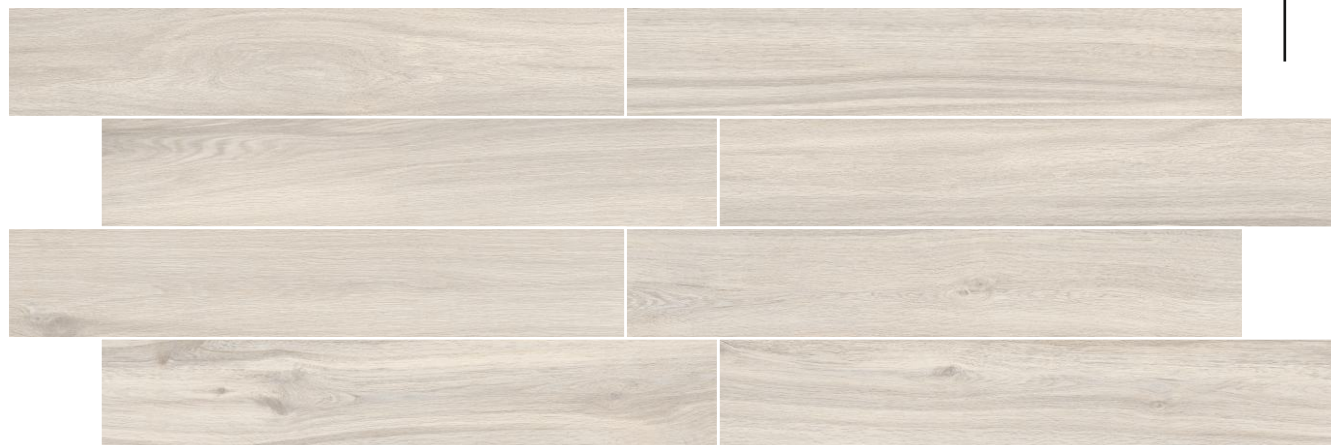

PANVEL GREIGE

200x1200mm

Size :
20x120cm

Randoms :
12