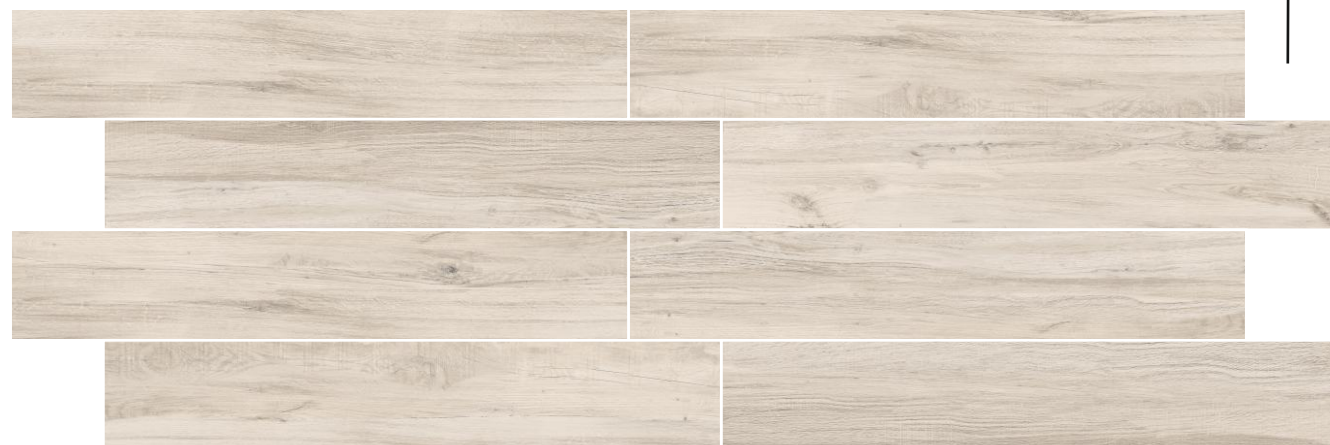

BROWN

ALBA BROWN

ALBA CHOCO

ALBA GREIGE

ALBA HONEY

ALBA MIST

ALBA WHITE

Size :  
20x120cm