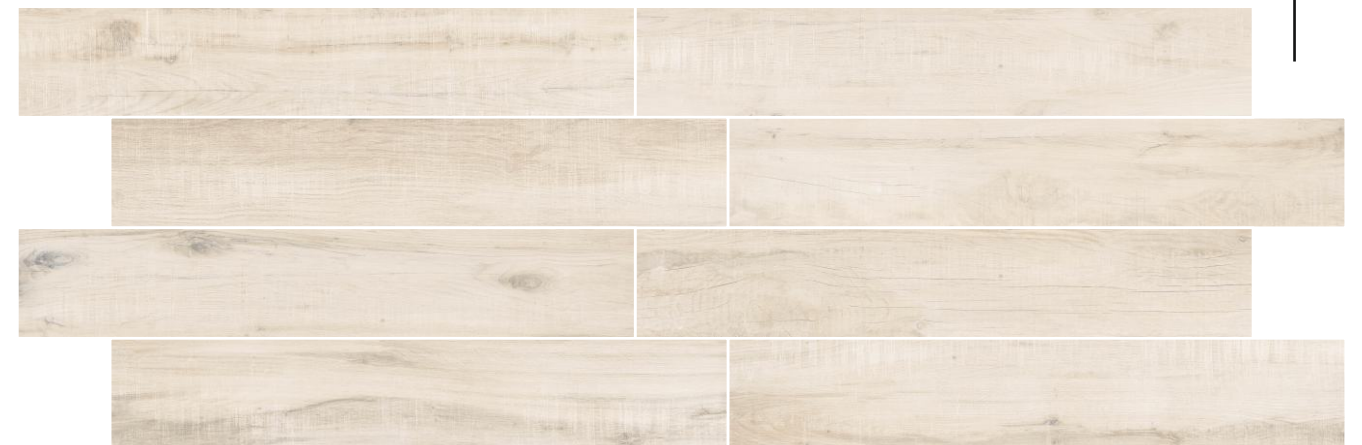

GRAPHITE BEIGE

GRAPHITE BLACK

GRAPHITE BROWN

GRAPHITE CHOCO

GRAPHITE GRIGIO

GRAPHITE GRIS

Size :  
20x120cm

Randoms :  
09