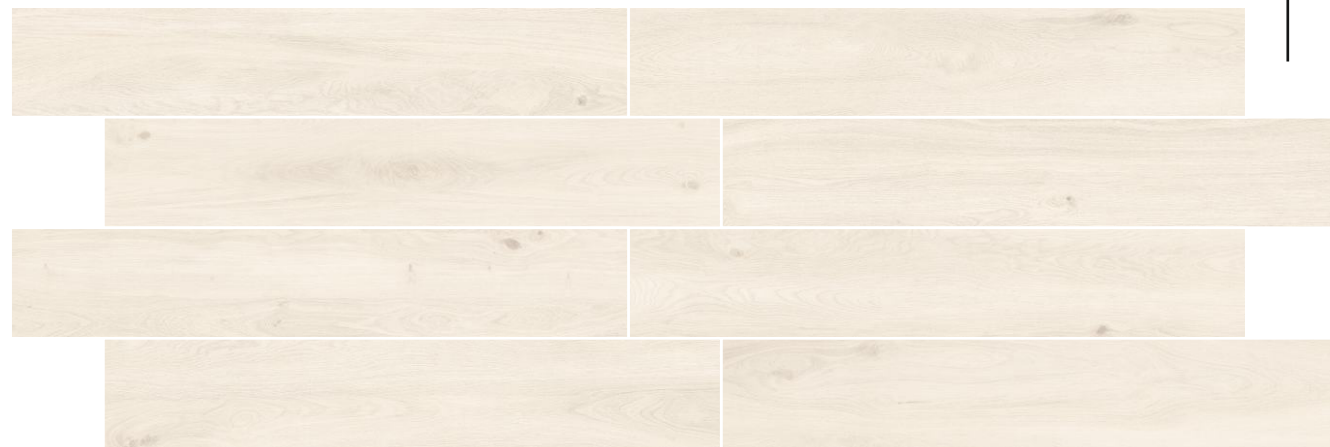

HOME WHITE

Size :
20x120cm

Randoms :
15

200x1200mm