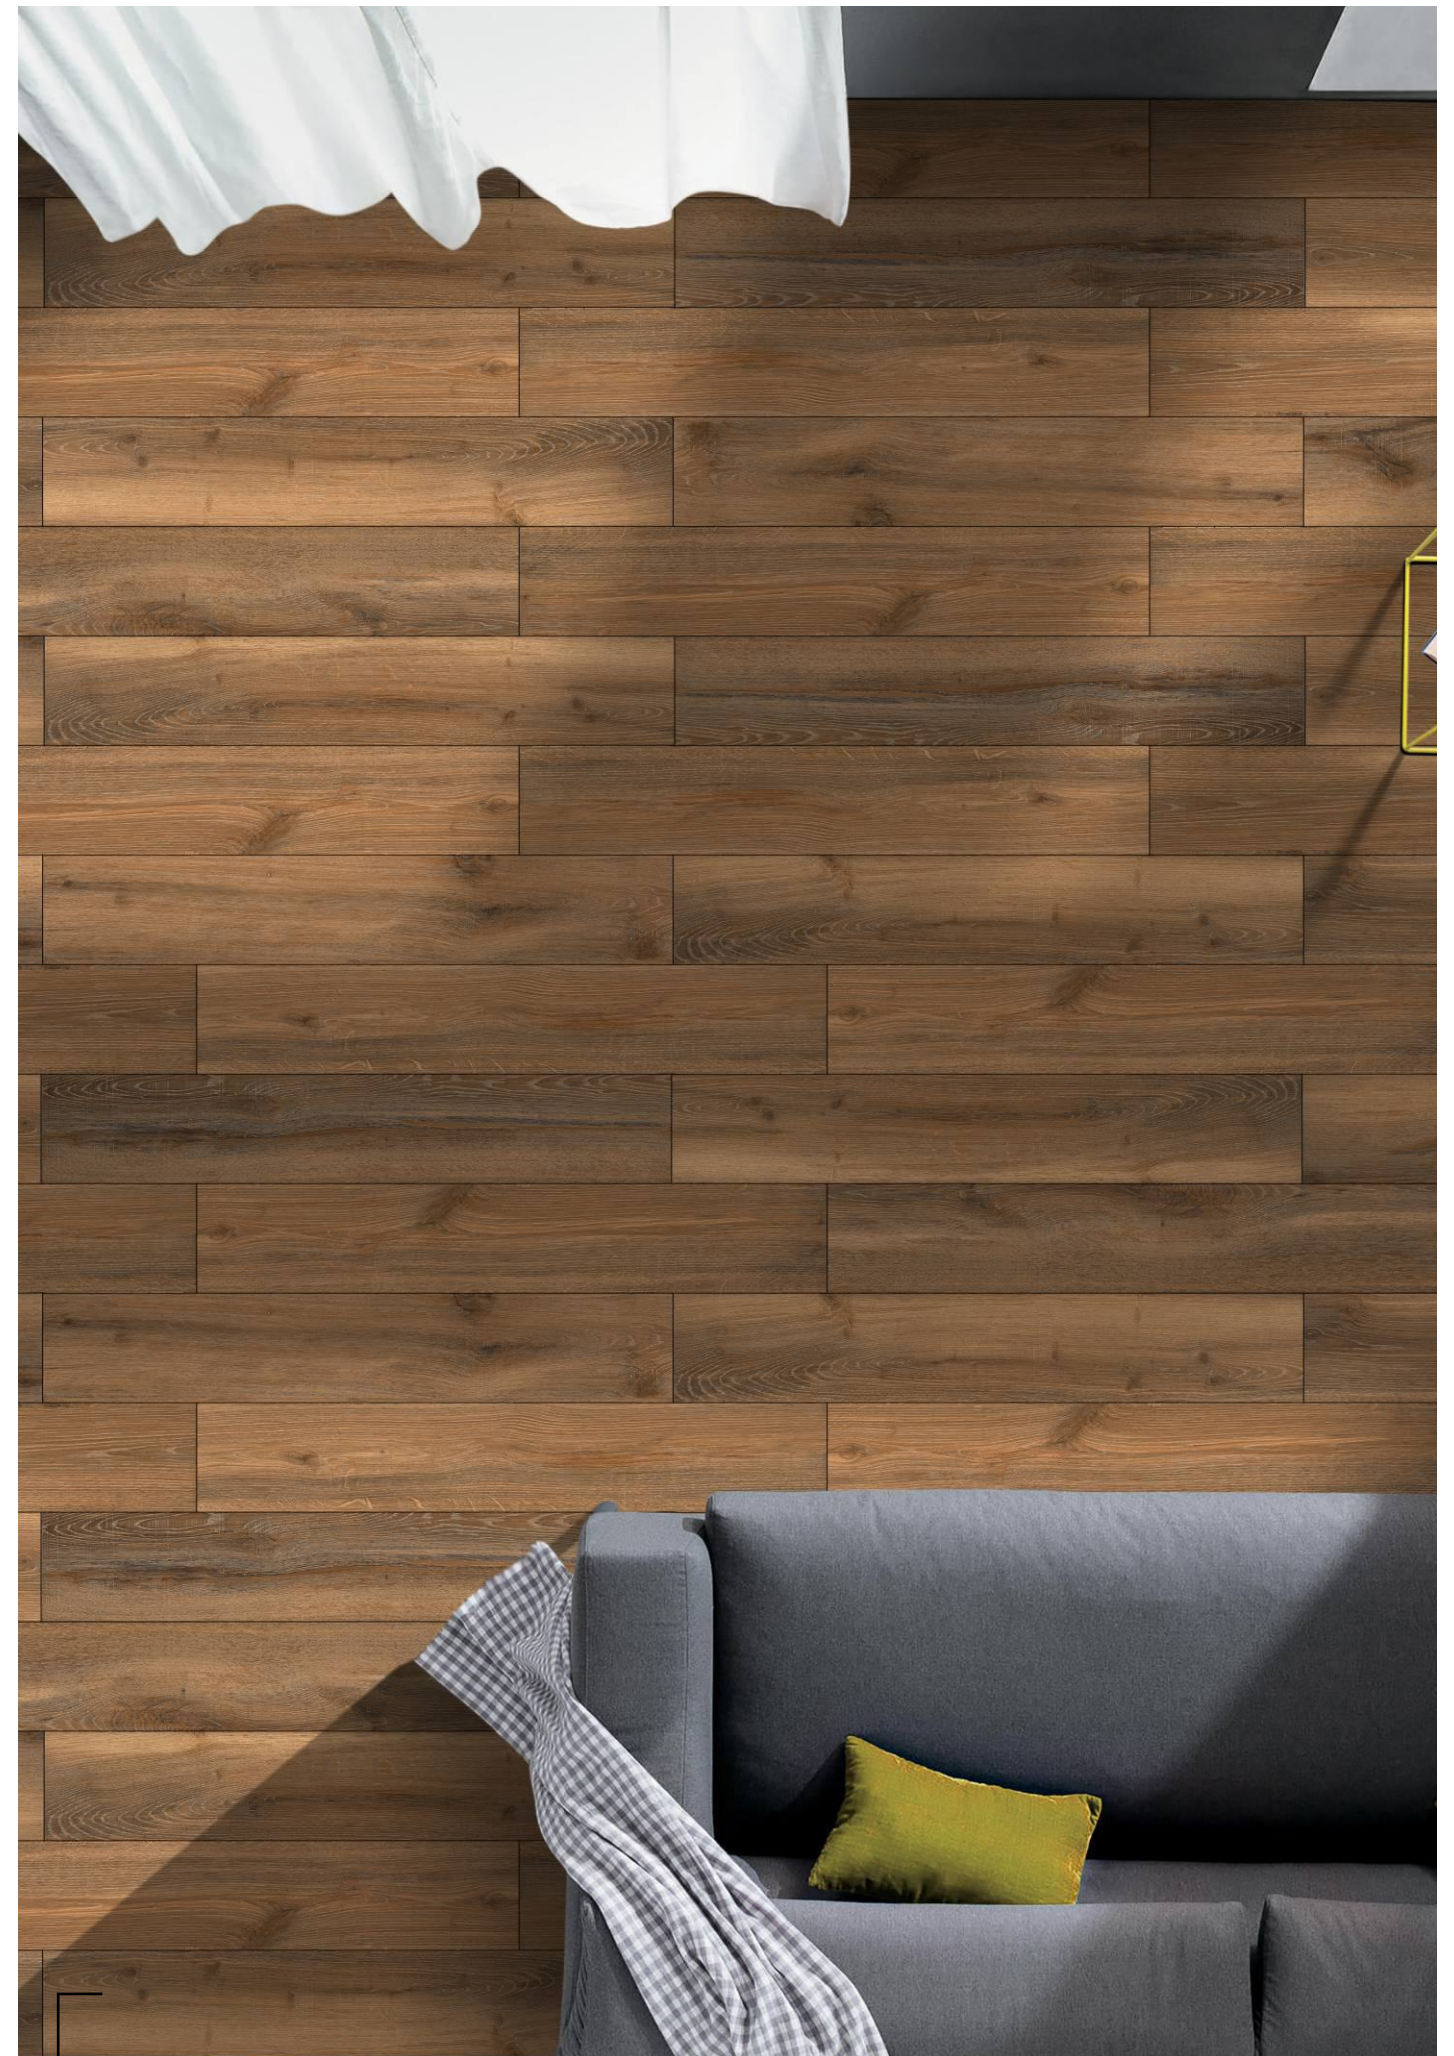

VENUE BROWN