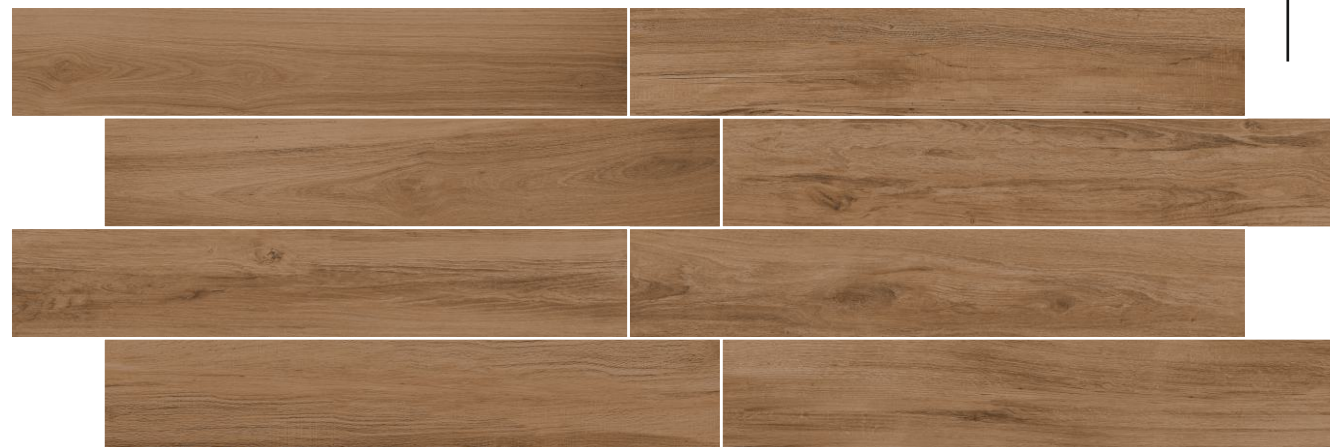

BASKO BROWN