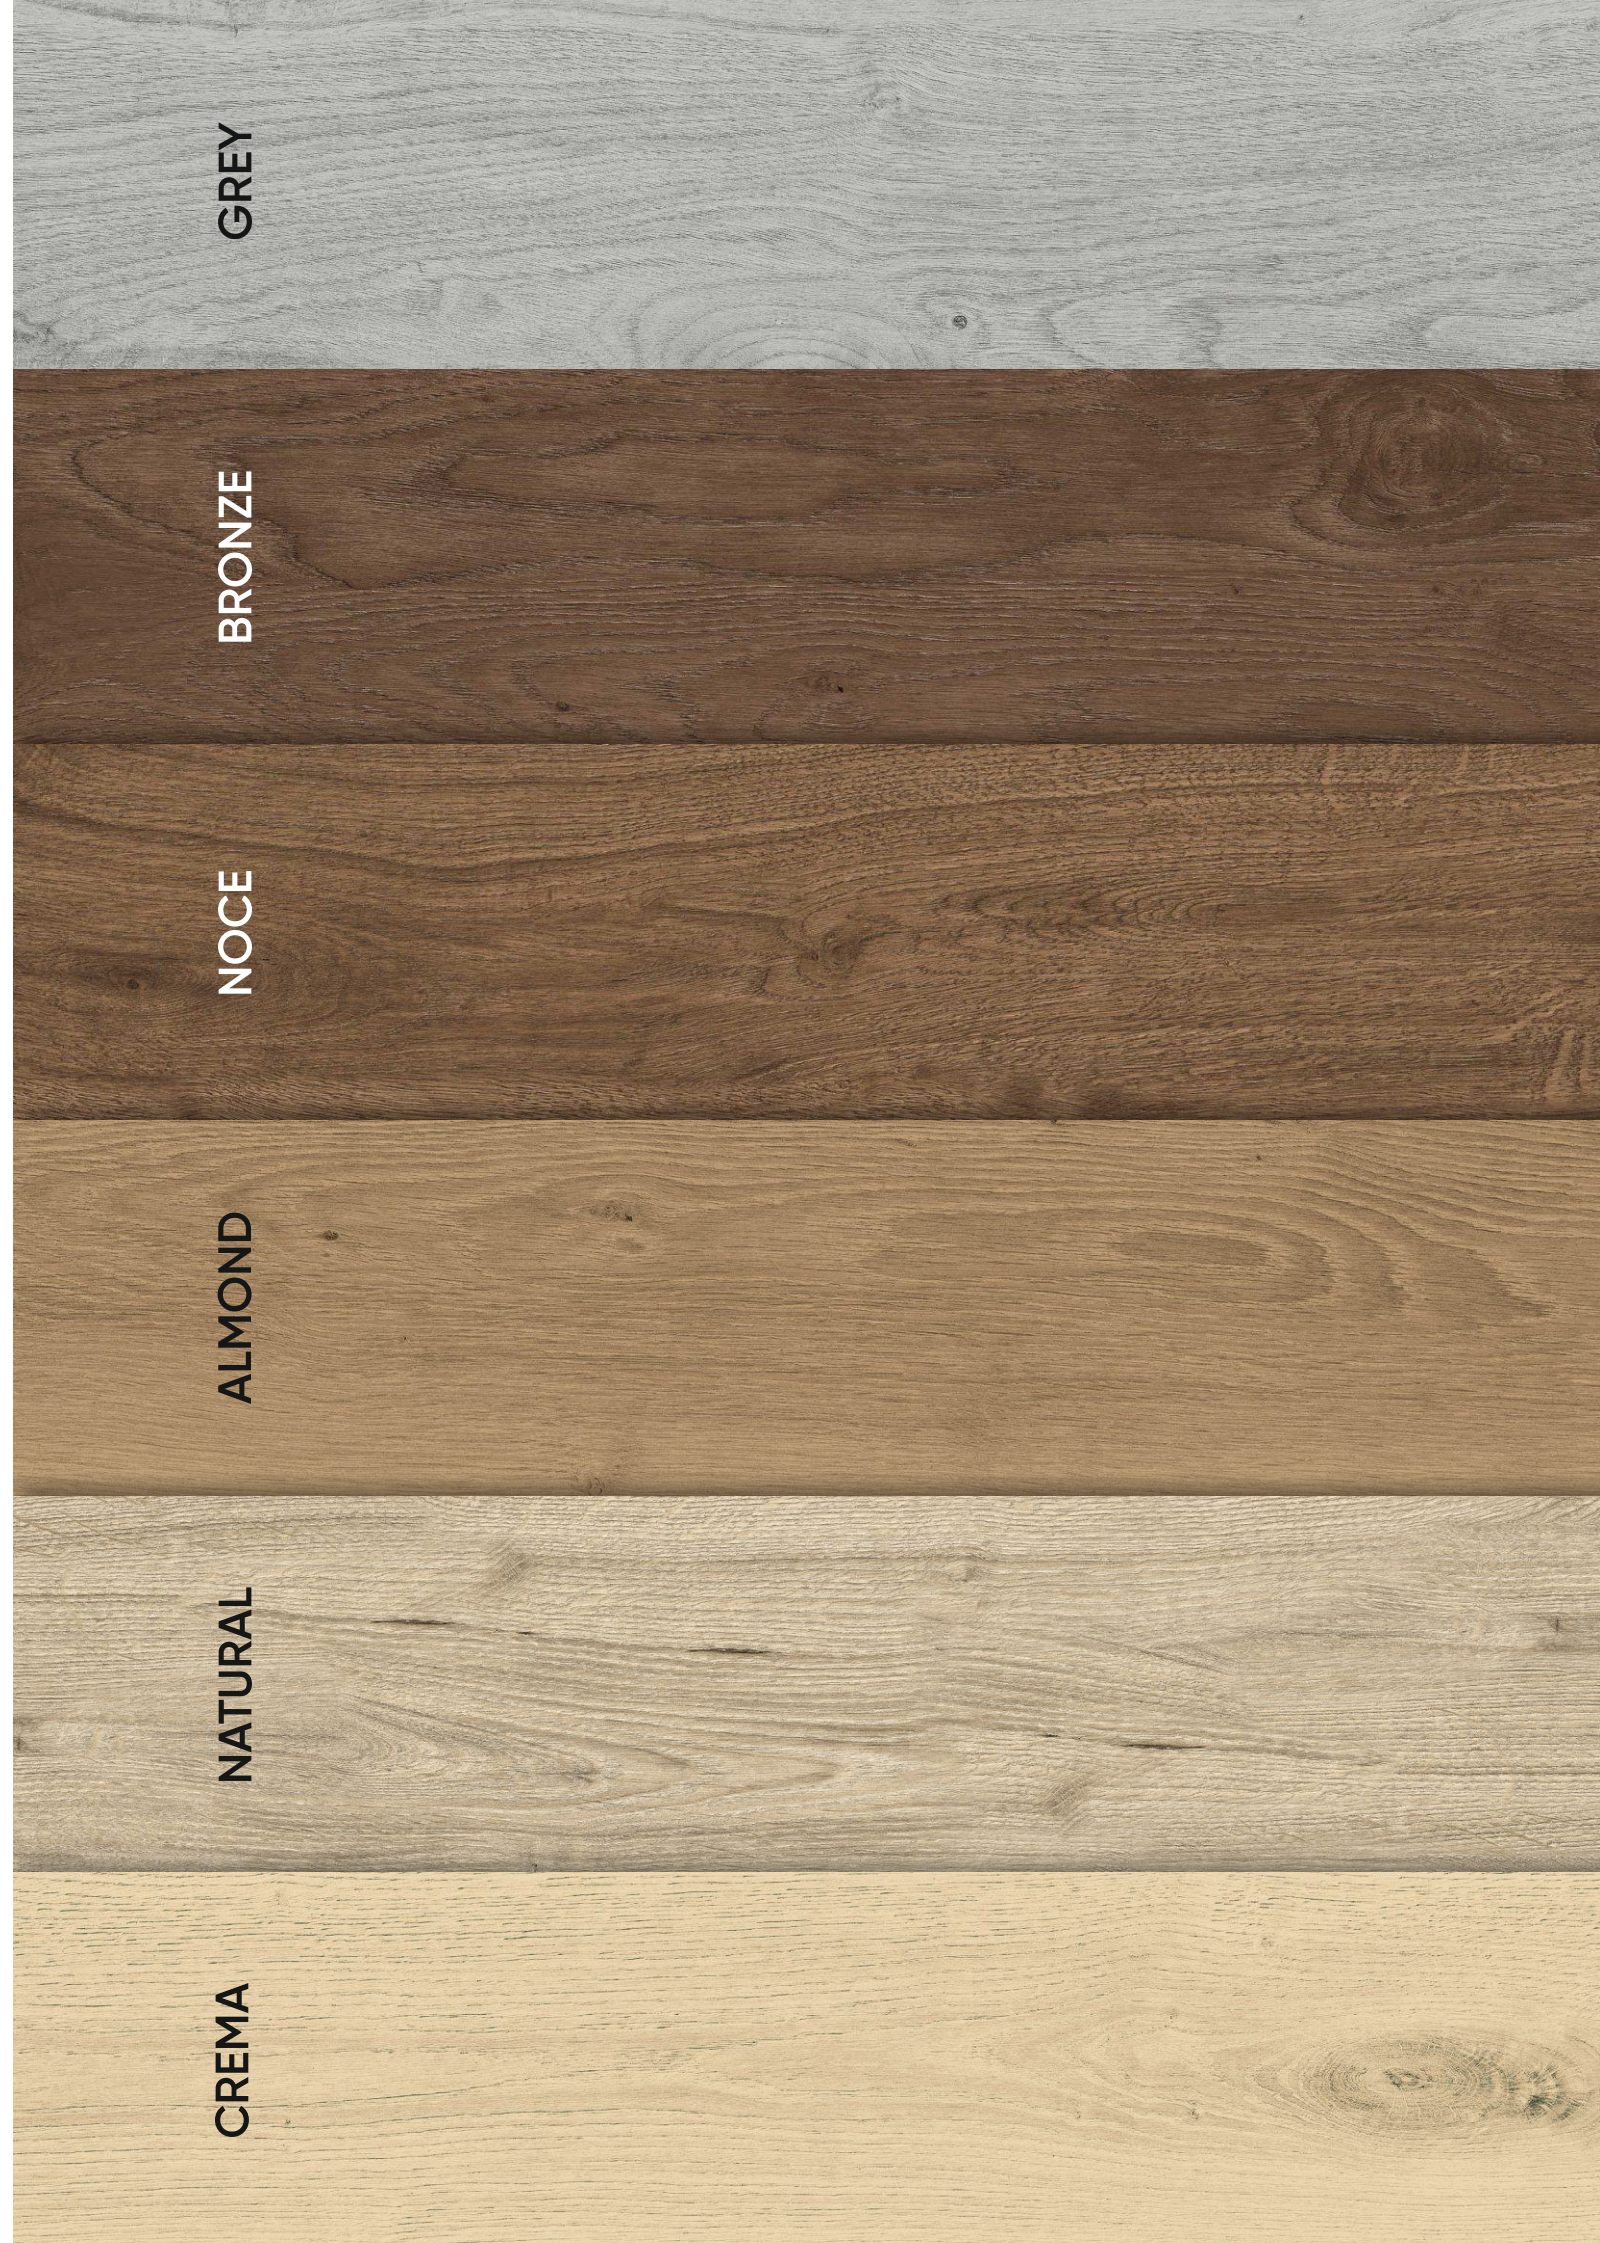

# MOLLY SERIES

## 20x120cm WOODEN STRIP

---

Molly Series - Playful Palette,  
Dynamic Design, Transforming  
Floors into Canvases of Joy.

Embrace a playful spirit with the  
Molly Series, where vibrant colors  
meet wooden textures for a lively  
and dynamic flooring option.

CREMA

NATURAL

ALMOND

NOCE

BRONZE

GREY

MOLLY GREY

MOLLY BRONZE

MOLLY CREMA

MOLLY NOCE

MOLLY NATURAL

MOLLY ALMOND

Size :  
**20x120cm**

Randoms :  
**08**

Size :  
**20x120cm**

Randoms :  
**08**