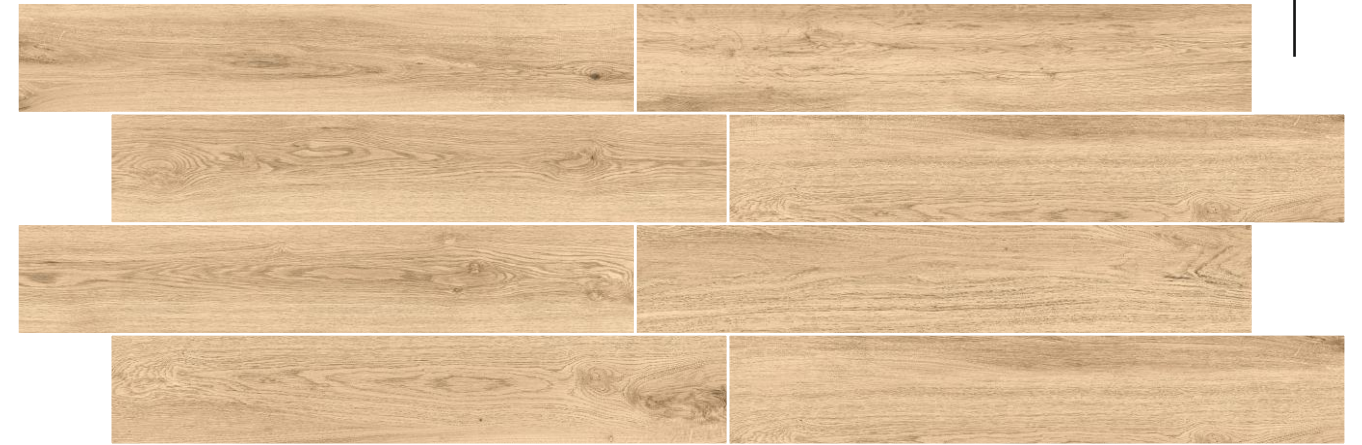

MAGMA BROWN

MAGMA BEIGE