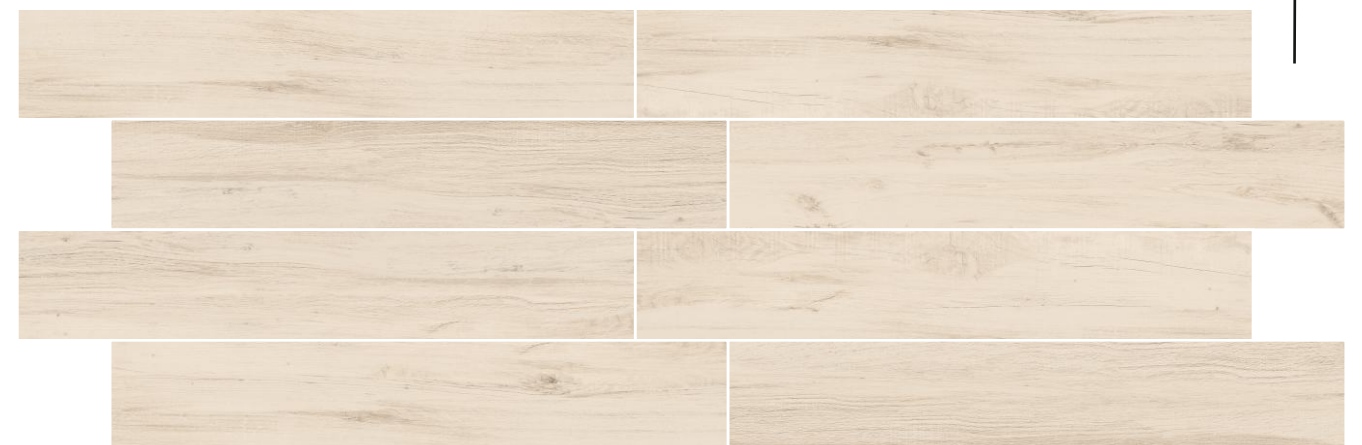

BROWN

ALBA BROWN

ALBA CHOCO

ALBA GREIGE

ALBA HONEY

ALBA MIST

ALBA WHITE

Size :  
20x120cm