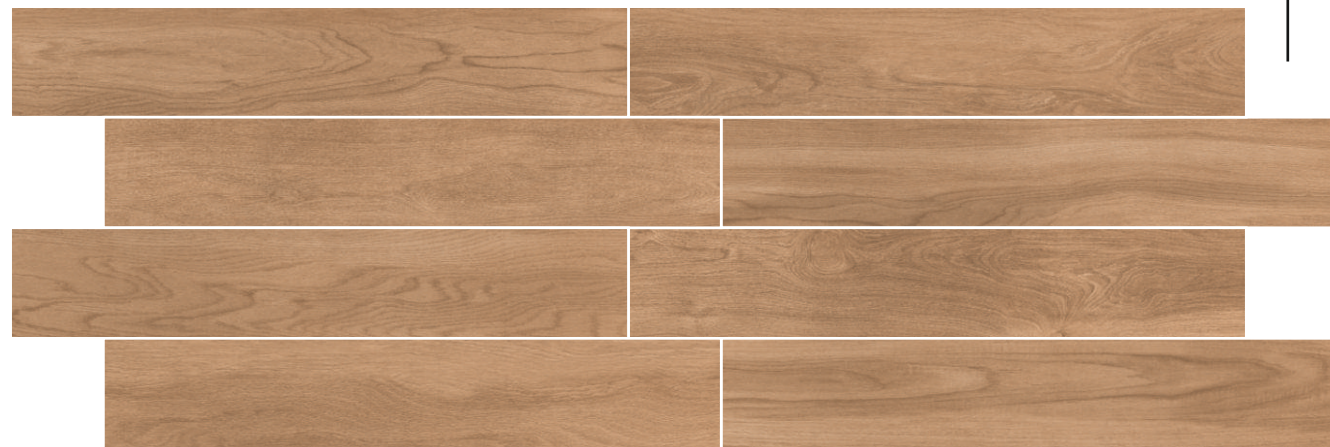

TORO BROWN

Size :
20x120cm

Randoms :
16

200x1200mm