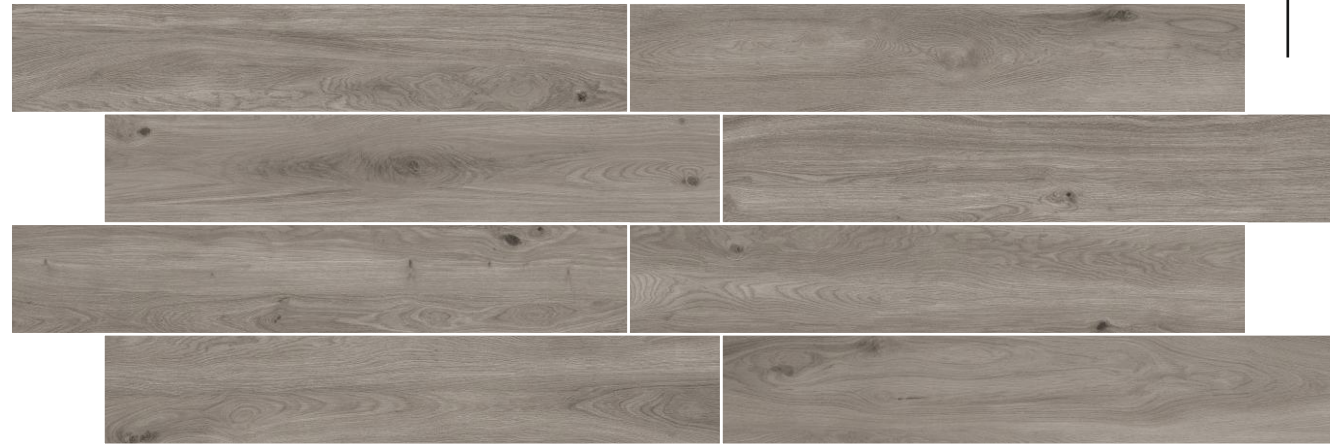

HOME BROWN

HOME HONEY

200x120cm

Size :  
20x120cm

Randoms :  
15

HOME NATURAL

HOME TORTORA

HOME BEIGE