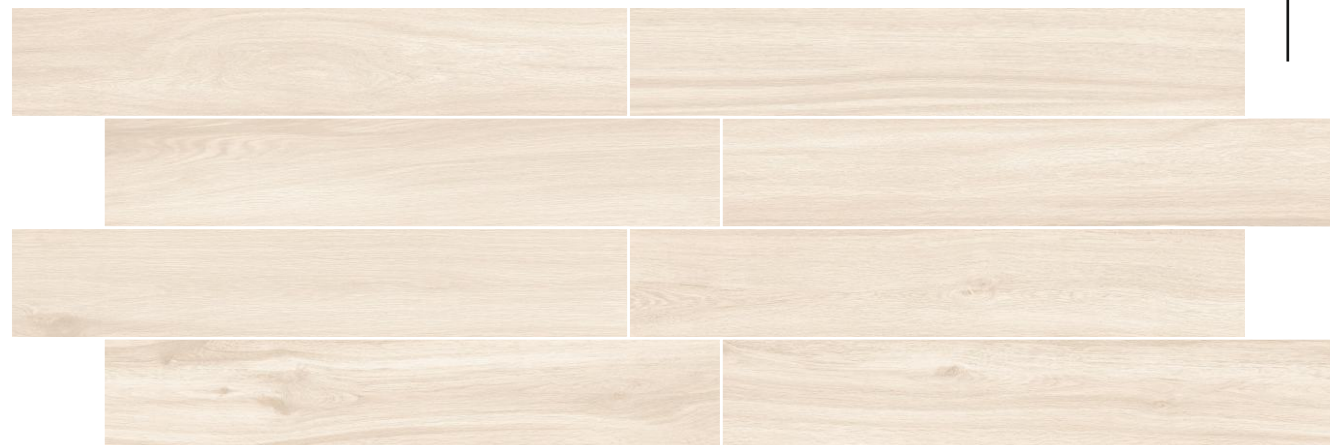

PANVEL WHITE

Size :
20x120cm

Randoms :
12