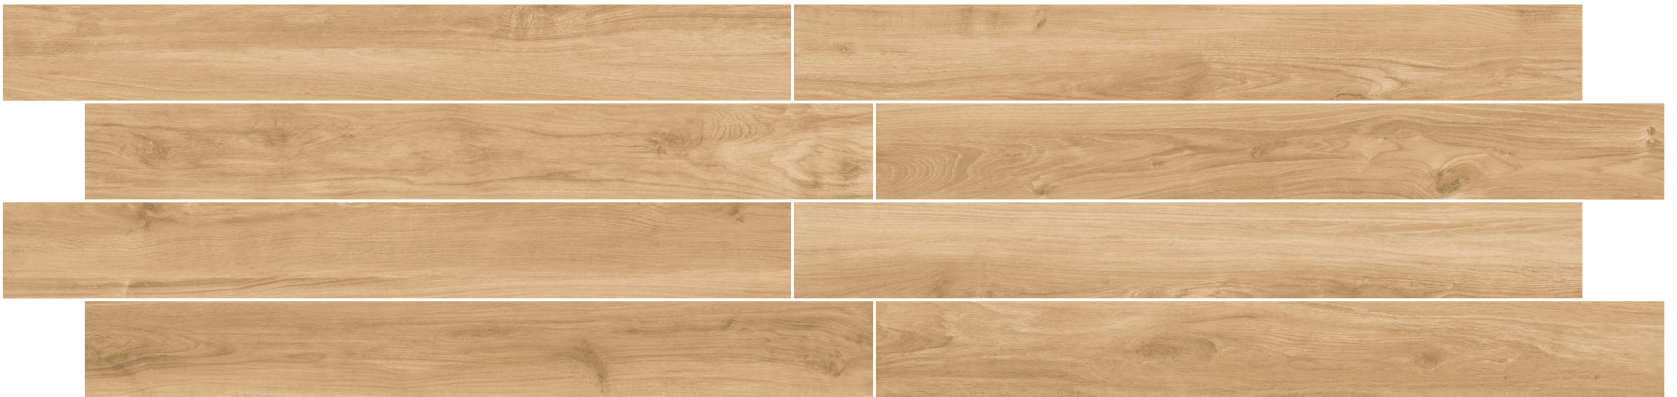

MERANTI MIELE