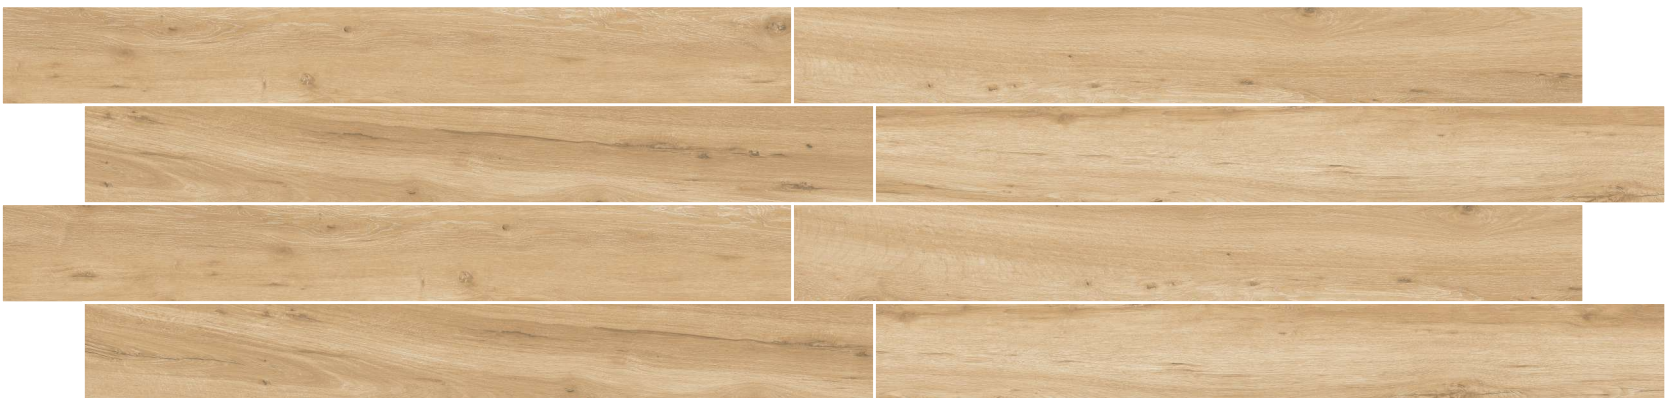

AVIALABLE SIZE :
200x1600mm | 200x1200mm | 300x1200mm

EBONY HONEY

EBONY NATURAL

FINISH :
MATT

AVIALABLE SIZE :
200x1600mm | 200x1200mm | 300x1200mm

HONDURAN AVORIO

HONDURAN BEIGE

HONDURAN HONEY