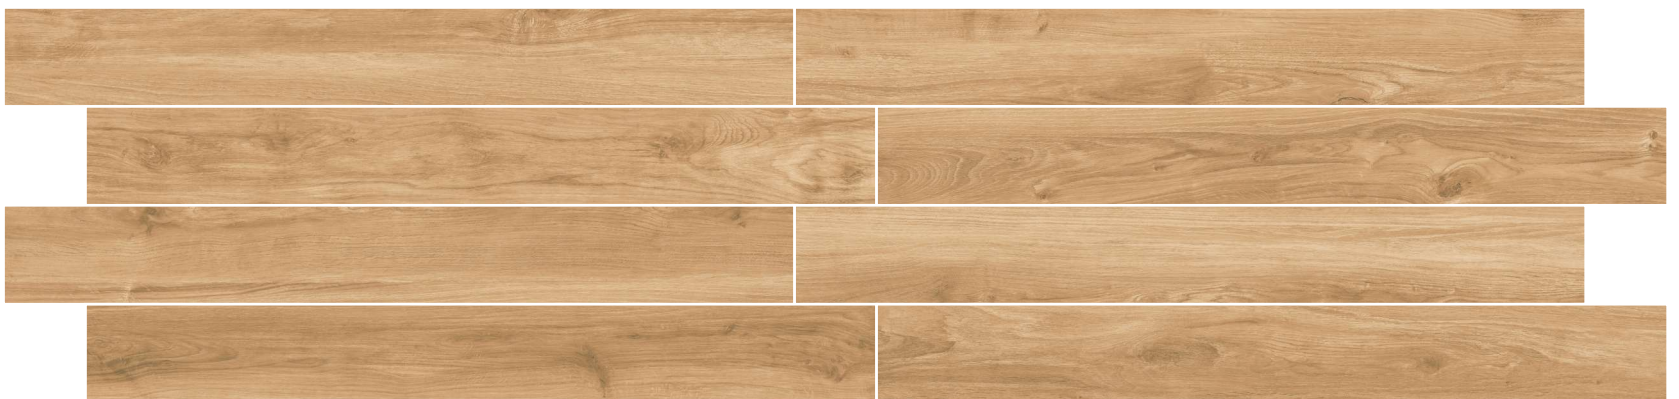

FINISH :
MATT

AVIALABLE SIZE :
200x1600mm | 200x1200mm | 300x1200mm

HONDURAN MIELE

MERANTI BEIGE

MERANTI BIANCO

MERANTI HONEY

FINISH :
MATT

AVIALABLE SIZE :
200x1600mm | 200x1200mm | 300x1200mm