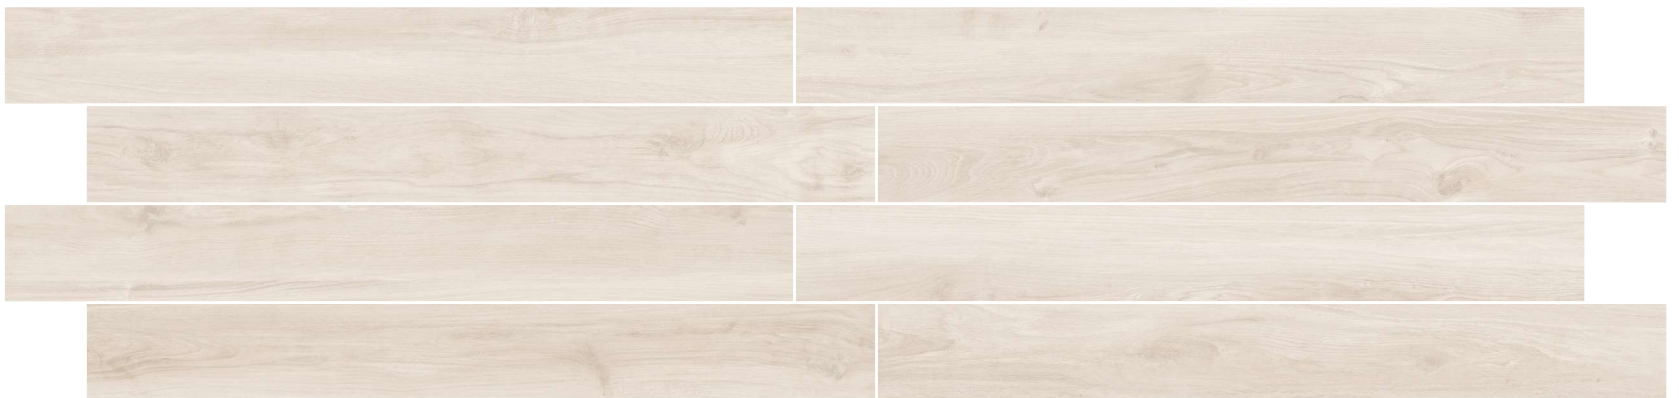

FINISH :
MATT

AVIALABLE SIZE :
200x1600mm | 200x1200mm | 300x1200mm

HONDURAN MIELE

MERANTI BEIGE

MERANTI BIANCO

MERANTI HONEY

FINISH :
MATT

AVIALABLE SIZE :
200x1600mm | 200x1200mm | 300x1200mm