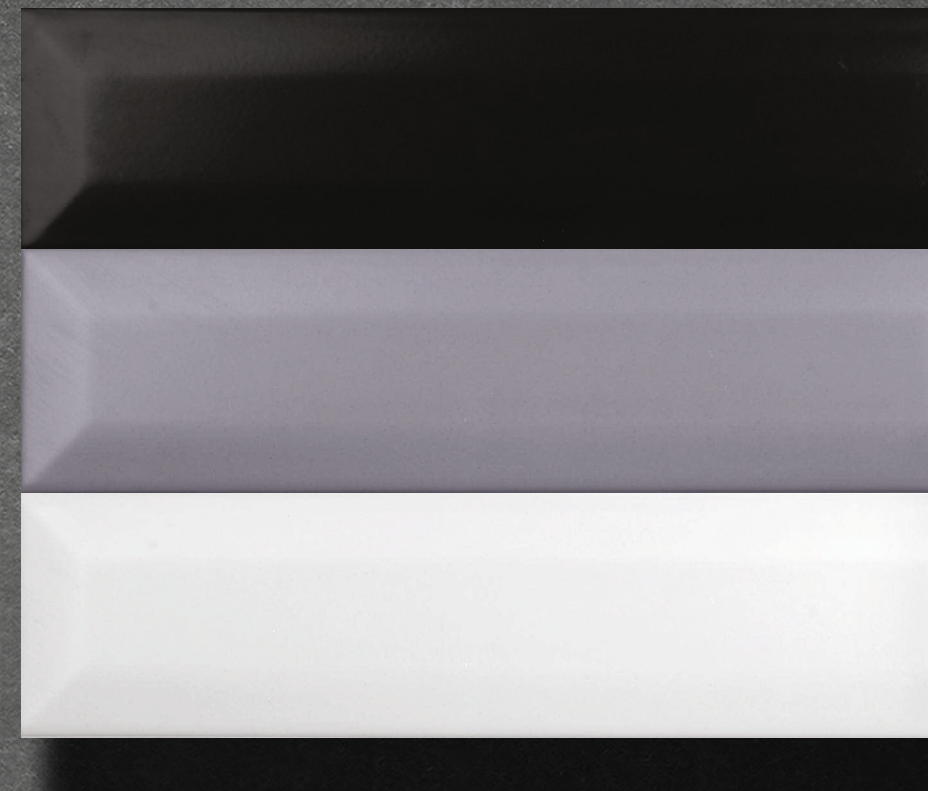

**CERAMIC
WALL TILE**

75X300MM

BEVELLED

13 GLOSSY FINISH COLORS

Dazzle your space with tiles boasting glossy finishes, a symphony of vibrant colors

03 MATT FINISH COLORS

Enhance your space and opt for matte elegance to suit your aesthetic